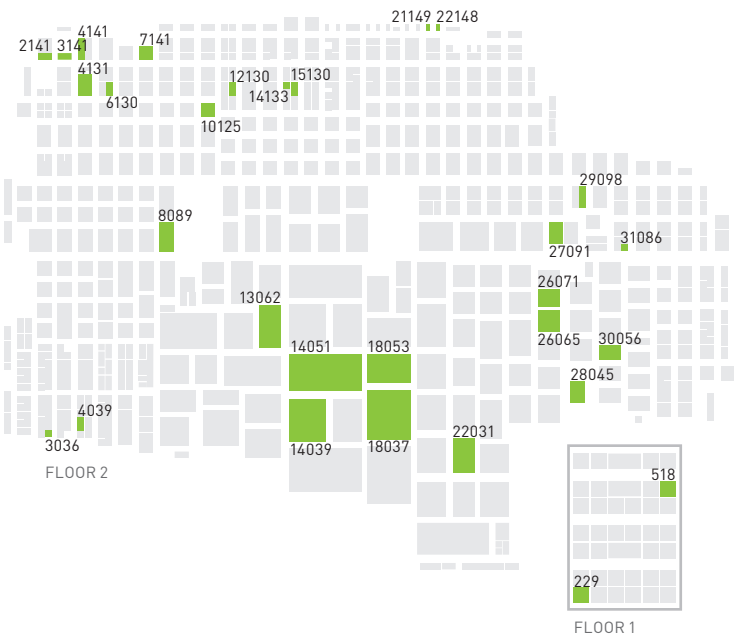

POWERING AI FROM EDGE TO CLOUD

Transform video into valuable insight and decision making with AI. Explore the latest solutions built on the NVIDIA Metropolis platform that can significantly improve safety and efficiency of your operation. All powered by proven NVIDIA technology—from NVIDIA® Tesla® in the data center and the cloud to NVIDIA Jetson™ at the edge.

YOUR JOURNEY TO AI STARTS HERE

BIG DATA PLATFORM

Live Earth	12130

CAMERA

APPRO	3036
Aqueti	Suite*
Sony	Suite*

FACE RECOGNITION

AltumView Systems	4039
Herta Security	15130
VisionLabs	14133

FULL SOLUTIONS

Dahua	14039
Hikvision	18037
Uniview	13062

HARDWARE OEM

LITE-ON	29098

IMAGE ENHANCEMENT

Entropix	Suite*

LICENSE PLATE RECOGNITION

OpenALPR	21149

REAL-TIME ANALYSIS

Agent Vi	14051
iCetana	Suite*
Umbo Computer Vision	10125
viisights	518

STORAGE & VIRTUALIZATION

Pivot3	26071
Rasiliant	27091

UNMANNED SECURITY & SAFETY

Aptomony	6130
Cobalt	2141
Dedrone	3141
Knightscope	4131
Nightingale Security	4141
Robotic Assistance Devices	7141

VIDEO MANAGEMENT SYSTEM (VMS)

AxxonSoft	28045
Genetec	26065
Milestone Systems	18053
Network Optix	Suite*
Qognify	30056

VIDEO SEARCH

Avigilon	22031
BriefCam	31086
IronYun	22148
Vintra	229

*Ask an NVIDIA representative for information