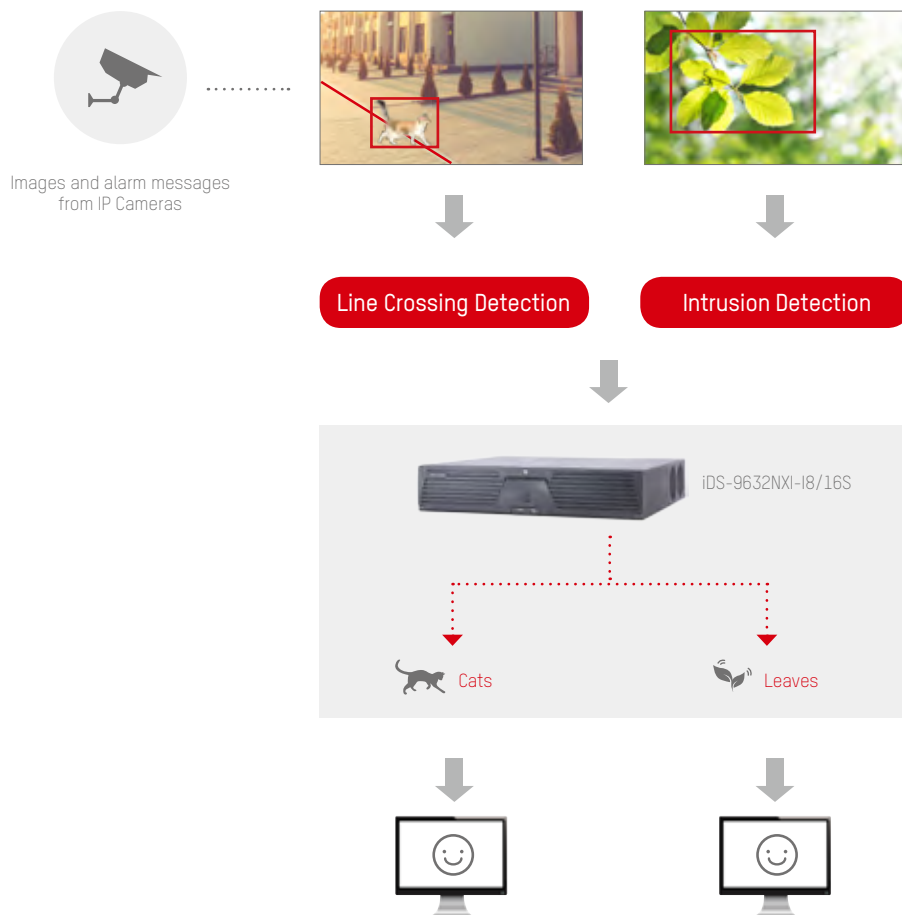

Deep learning has come to the security industry in this amazing video recording unit.

Hikvision's DeepinMind NVR integrates beautifully with economical IP cameras as an intelligent filter solution. Integrating this NVR into an existing security system will radically advance its capabilities in one simple step. Continue reading to see how this might be possible.

THE FIRST DEEP LEARNING NVR

Hikvision's DeepinMind NVR is the industry's first deep learning, embedded NVR. Its remarkable power is based on the GPU design, not the CPU, setting it apart from – and ahead of – its competitors' digital video recorders. Performance is enhanced, and VCAs reaches a new level of sophistication.

FILTER OUT FALSE ALARMS

The DeepinMind NVR is based on a deep learning algorithm. With its human body detection technology, this NVR guarantees vastly superior alarm accuracy. No more animals or random objects triggering alarms. This component identifies human bodies and filters out inconsequential triggers, alerting personnel accordingly.

After DeepinMind NVR processes images, the false alarms are filtered out!

A grid of icons representing various detection categories: Light (lightbulb), Cats (cat silhouette), Rain (cloud with raindrops), Birds (bird silhouette), Leaves (leaf silhouette), and an empty box with three dots. To the right, a red-bordered box contains a running person icon labeled 'People' and a red warning triangle. Below this, the text reads 'Alarm accuracy at least 90%'.