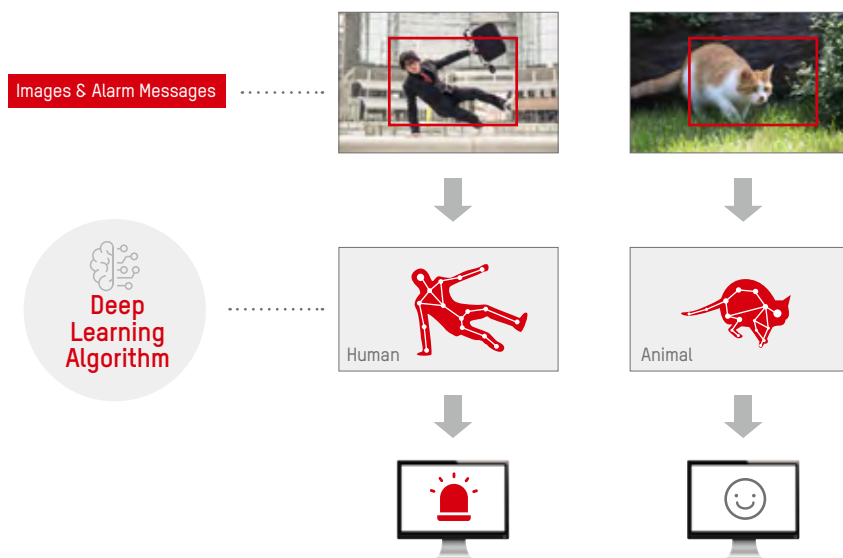

Hikvision's DeepinMind Series NVR Model #iDS-9632NXI-I8/16S is the first embedded NVR based on a deep learning algorithm executed by its GPU, making it faster and more accurate than conventional CPUs. This NVR effectively filters out alarms triggered by animals and inanimate objects, with greater than 90% accuracy.

Deep learning has come to the security industry in this amazing video recording unit.

Hikvision's DeepinMind NVR integrates beautifully with economical IP cameras as an intelligent filter solution. Integrating this NVR into an existing security system will radically advance its capabilities in one simple step. Continue reading to see how this might be possible.

THE FIRST DEEP LEARNING NVR

Hikvision's DeepinMind NVR is the industry's first deep learning, embedded NVR. Its remarkable power is based on the GPU design, not the CPU, setting it apart from – and ahead of – its competitors' digital video recorders. Performance is enhanced, and VCAs reaches a new level of sophistication.

FILTER OUT FALSE ALARMS

The DeepinMind NVR is based on a deep learning algorithm. With its human body detection technology, this NVR guarantees vastly superior alarm accuracy. No more animals or random objects triggering alarms. This component identifies human bodies and filters out inconsequential triggers, alerting personnel accordingly.