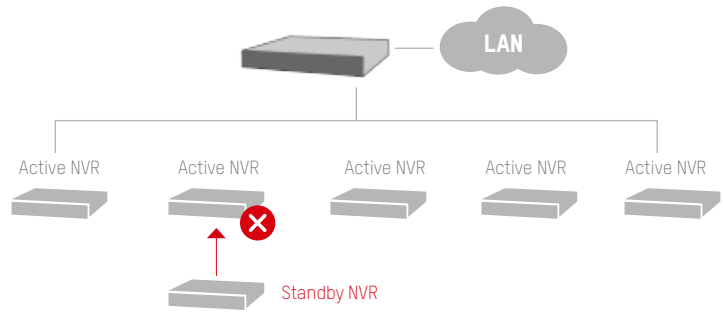

After DeepinMind NVR processes images, the false alarms are filtered out!

A grid of icons representing various detection categories: Light (lightbulb), Cats (cat silhouette), Rain (cloud with raindrops), Birds (bird silhouette), Leaves (leaf silhouette), and an empty box with three dots. To the right, a red-bordered box contains a running person icon labeled 'People' and a red warning triangle. Below this, the text reads 'Alarm accuracy at least 90%'.

GREAT FEATURES PERFECTLY EQUIP THE ROBUST iDS-9632NXI-I8/16S NVR FOR PROJECTS OF ANY SIZE

▶ RAID

In the case that one of the NVR's hard drives fails, a replacement drive can be substituted. The RAID function will supply the original data by the calculation of the data from the rest normal hard drives to the new one.

▶ HDDs

Store video for extended periods with 8 HDD interfaces with up to 8 TB capacity for each HDD

8 × 8TB HDD

▶ N+1 Hot Spare

Create a more stable surveillance system using the N+1 hot spare option

FLEXIBLE SYSTEM UPGRADE

The best way to upgrade a conventional video surveillance system is simply to replace the existing recorder with Hikvision's DeepinMind deep learning NVR. One step is all it takes. Add a level of intelligent learning that was previously unavailable to your video surveillance system, and enjoy a whole new level of efficient security.