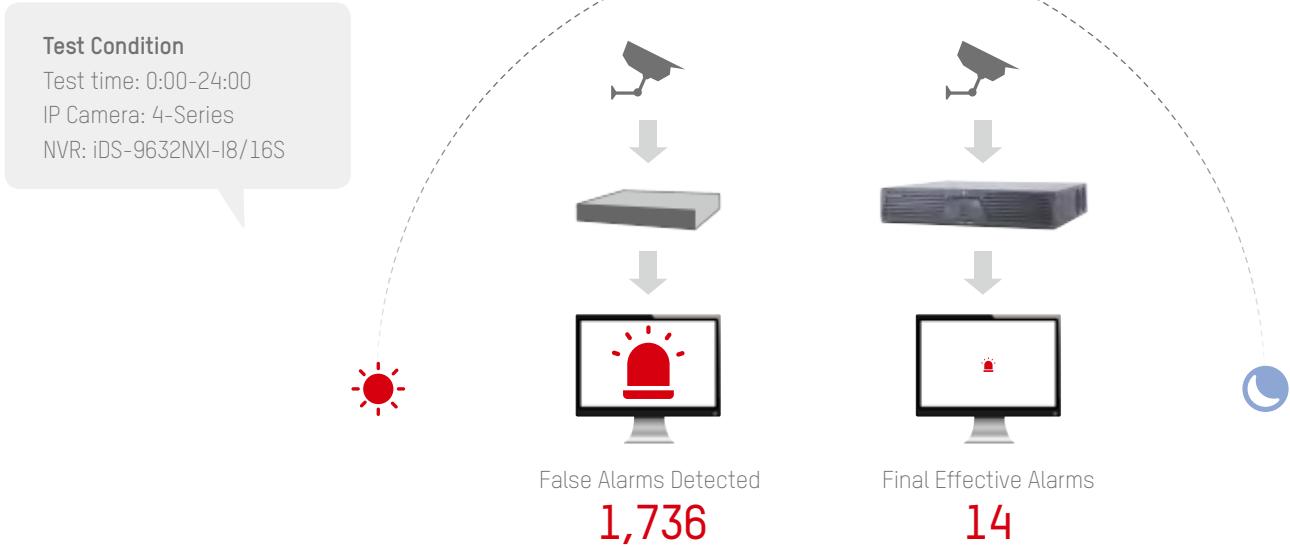

After DeepinMind NVR processes images, the false alarms are filtered out!

A grid of icons representing various detection categories: Light (lightbulb), Cats (cat silhouette), Rain (cloud with raindrops), Birds (bird silhouette), Leaves (leaf silhouette), and an empty box with three dots. To the right, a red-bordered box contains a running person icon labeled 'People' and a red warning triangle. Below this, the text reads 'Alarm accuracy at least 90%'.

GREAT FEATURES PERFECTLY EQUIP THE ROBUST iDS-9632NXI-I8/16S NVR FOR PROJECTS OF ANY SIZE

▶ RAID

In the case that one of the NVR's hard drives fails, a replacement drive can be substituted. The RAID function will supply the original data by the calculation of the data from the rest normal hard drives to the new one.

The best way to upgrade a conventional video surveillance system is simply to replace the existing recorder with Hikvision's DeepinMind deep learning NVR. One step is all it takes. Add a level of intelligent learning that was previously unavailable to your video surveillance system, and enjoy a whole new level of efficient security.

TEST RESULTS

In order to verify the genuine capabilities of the DeepinMind NVR, our engineers conducted a test in a real-world environment at Hikvision's HQ. The results confirm that the DeepinMind NVR truly – and significantly – decreases false alarms.