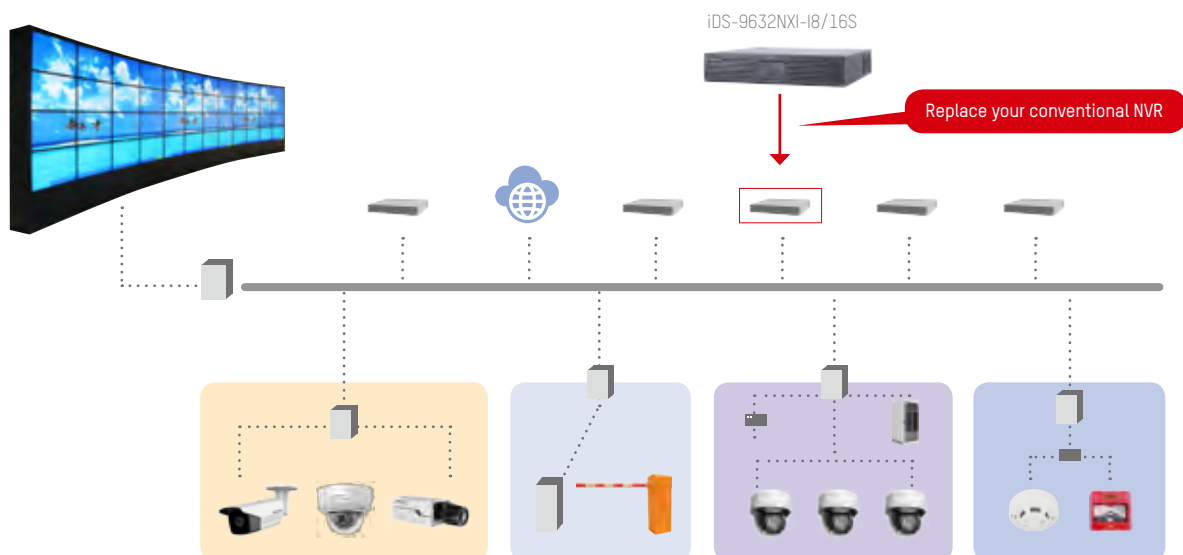

GREAT FEATURES PERFECTLY EQUIP THE ROBUST iDS-9632NXI-I8/16S NVR FOR PROJECTS OF ANY SIZE

▶ RAID

In the case that one of the NVR's hard drives fails, a replacement drive can be substituted. The RAID function will supply the original data by the calculation of the data from the rest normal hard drives to the new one.

▶ HDDs

Store video for extended periods with 8 HDD interfaces with up to 8 TB capacity for each HDD

8 × 8TB HDD

▶ N+1 Hot Spare

Create a more stable surveillance system using the N+1 hot spare option

FLEXIBLE SYSTEM UPGRADE

The best way to upgrade a conventional video surveillance system is simply to replace the existing recorder with Hikvision's DeepinMind deep learning NVR. One step is all it takes. Add a level of intelligent learning that was previously unavailable to your video surveillance system, and enjoy a whole new level of efficient security.