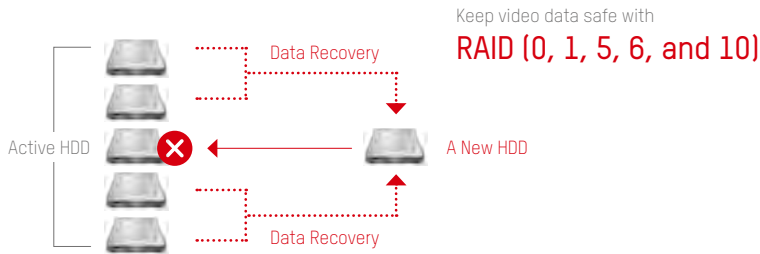

GREAT FEATURES PERFECTLY EQUIP THE ROBUST iDS-9632NXI-I8/16S NVR FOR PROJECTS OF ANY SIZE

▶ RAID

In the case that one of the NVR's hard drives fails, a replacement drive can be substituted. The RAID function will supply the original data by the calculation of the data from the rest normal hard drives to the new one.

▶ HDDs

Store video for extended periods with 8 HDD interfaces with up to 8 TB capacity for each HDD

8 × 8TB HDD

▶ N+1 Hot Spare

Create a more stable surveillance system using the N+1 hot spare option